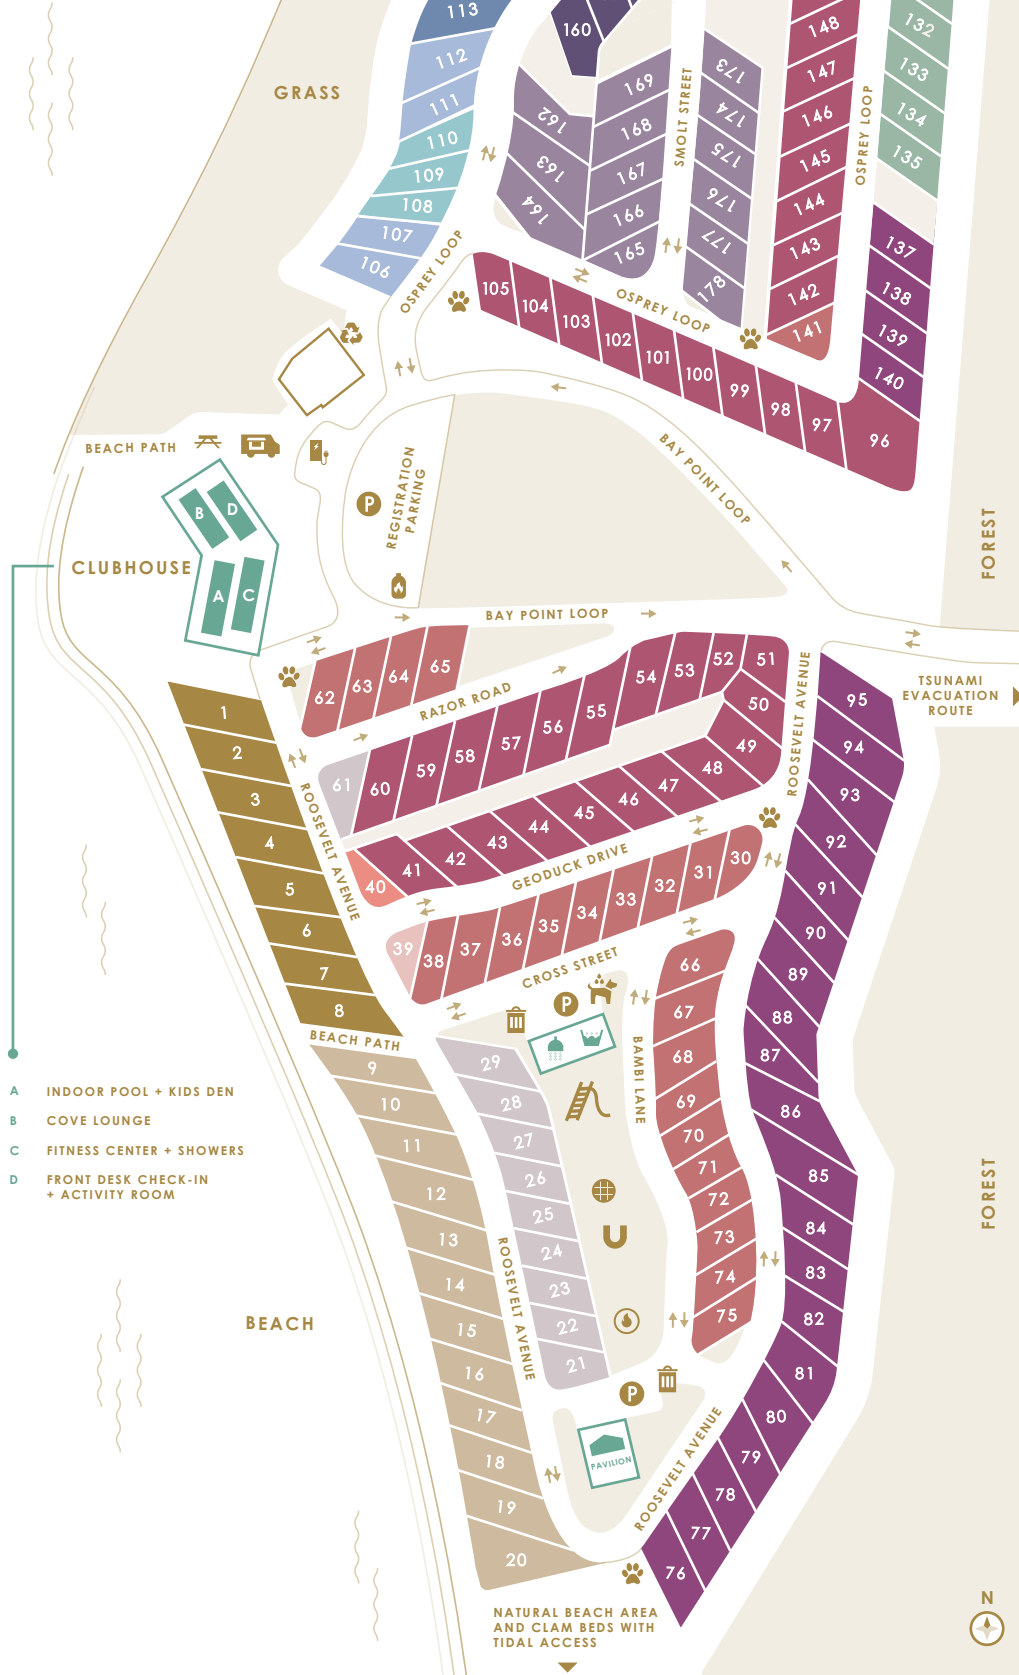

# BAY POINT LANDING

92443 CAPE ARAGO HWY  
COOS BAY, OR 97420

- A INDOOR POOL + KIDS DEN
- B COVE LOUNGE
- C FITNESS CENTER + SHOWERS
- D FRONT DESK CHECK-IN + ACTIVITY ROOM

## KEY

### AMENITIES

- FOOD TRUCK
- PICNIC TABLES
- FIRE RING
- PLAYGROUND
- LAWN GAMES
- SHOWERS
- LAUNDRY
- TRASH
- RECYCLE
- PAVILION
- DOG WASH
- DOG WASTE
- PROPANE
- EV CHARGE
- PARKING

### ACCOMMODATIONS

- COMMUNAL BUILDINGS
- KAMP HAUS WATERFRONT
- KAMP HAUS WATERVIEW
- BREAKWATER WATERFRONT
- DRIFT WATERFRONT
- DUNE WATERVIEW
- TIMBER HAUS WATERVIEW
- AIRSTREAM WATERVIEW
- BAYSIDE MOTORCOACH PULL IN
- BAYSIDE BACK IN
- BAYVIEW MOTORCOACH PULL IN
- BAYVIEW PULL THROUGH
- BAYVIEW BACK IN
- SEABREEZE PULL THROUGH
- SEABREEZE BACK IN
- TIMERVIEW BACK IN